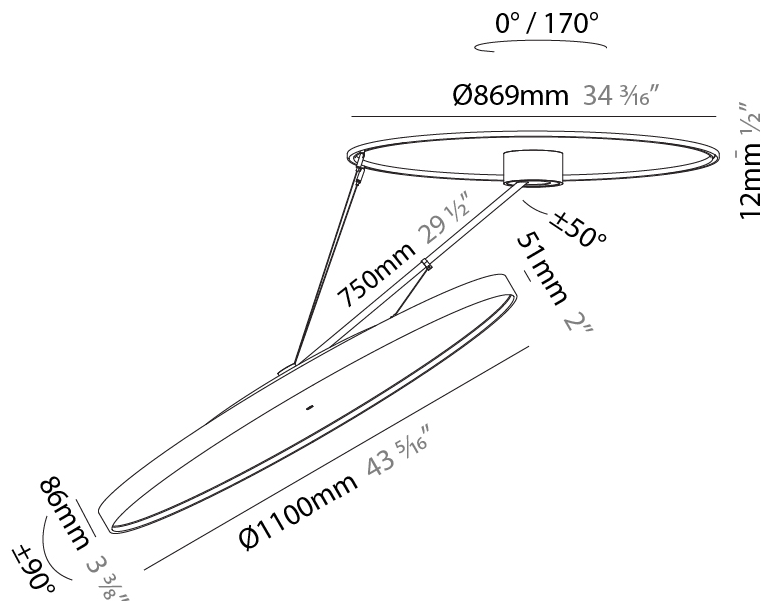

GENERAL

Series: Sign Diva Dancer
Subseries: Sign Diva Dancer Korona
Brand: Prolicht
Division: Architectural
Mounting Type: Suspension
Mounting Location: Ceiling
Subcategory: Pendant

PHYSICAL

Shape: Round
Diameter (mm): 1100
Diameter (in): 43 ⁵/₁₆
Height (mm): 870
Height (in): 34 ¹/₄
Light Distribution: Adjustable / Direct
Weight (kg): 16.1
Weight (lbs): 35.42
Diffuser: PMMA - Opal / Micro-Prism / Sparkling Secret / Vintage Industrial
Fixture Finish: SSR / BKV / CWI / CRY / HAB / UFT / ITA / RUA / FTG / MYG / LOD / PUS / FRO / FUP / KIA / POP / BLS / SPG / MEY / GOH / GUM / CHC / COM / ABZ / JAG / OBR / MOS / ROR
Fixture Material: Extruded Aluminum / Steel

ELECTRICAL

Lamp Type: LED (Zhaga Standard)
Input Wattage (W): 169.4
Total Output Wattage (W): 135
Dimming: Tri-Mode (Non-Dimming and Phase Dimming (120Vac only) and 0-10V Dimming)
Driver Included: Yes
Driver Location: Integrated
Driver Type: Constant Current - Universal
Driver Class: Class 2
Input Voltage (V): 120 - 277
Constant Current (MA): 350

LED

Color Temperature (°K): 2700 / 3000 / 4000
Max. Delivered Lumen (lm): 19520 / 19933 / 20340
CRI: >90 CRI
Lamp Life (hrs): 50000

OPTICAL

Adjustability: Rotational Canopy 170°; Tilting Canopy ±50°; Tilting Head ±90°

RATINGS AND CERTIFICATIONS

Certified By: Certified for North American Standards
IP rating: IP20