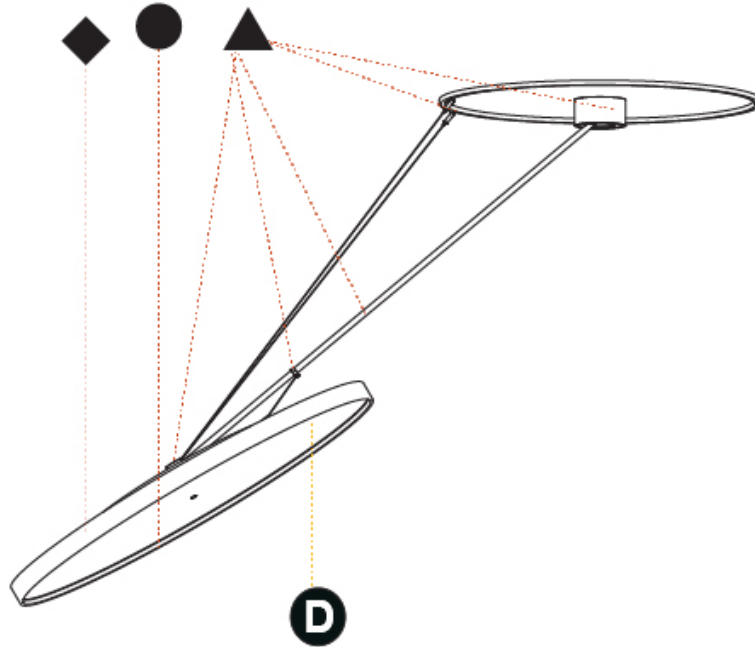

SIGN DIVA DANCER SUSPENSION

A30877-

PROJECT
TYPE
SPECIFIER
QUANTITY
DATE