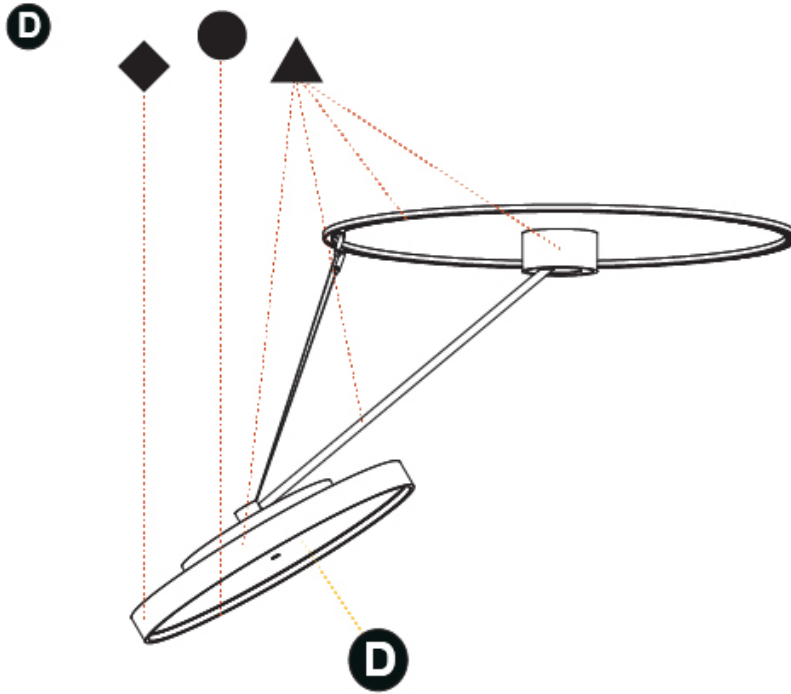

SIGN DIVA DANCER SUSPENSION

A30873-

PROJECT
TYPE
SPECIFIER
QUANTITY
DATE

A